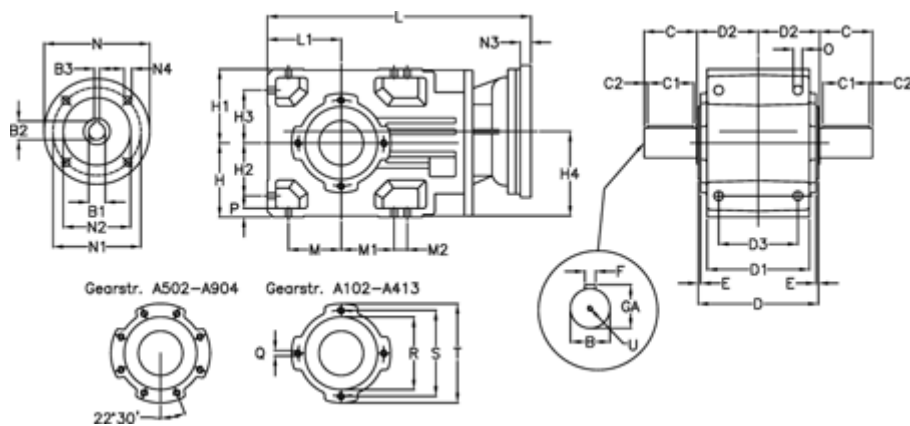

Article number: 296003518832225
 Description: Bevel helical gearbox
 A353UD-188,3-P71B5

Measures

B = 40	D1 = 166	H1 = 100	M2 = 11	Q = M10x17
B1 = 14	D2 = 89	H2 = 73.0	N = 160	R = 110
B2 = 16.3	D3 = 135	H3 = 73.0	N1 = 130	S = 130
B3 = 5	Description = A353 UD-xx P71 B5	H4 = 114.0	N2 = 110	T = 150
C = 70	E = 3.5	L = 417.0	N3 = 5	U = M12x28
C1 = 60	F = 12	L1 = 100	N4 = M8x16	
C2 = 5.0	GA = 43.0	M = 73.0	O = 12.0	
D = 173	H = 100	M1 = 73.0	P = 11	